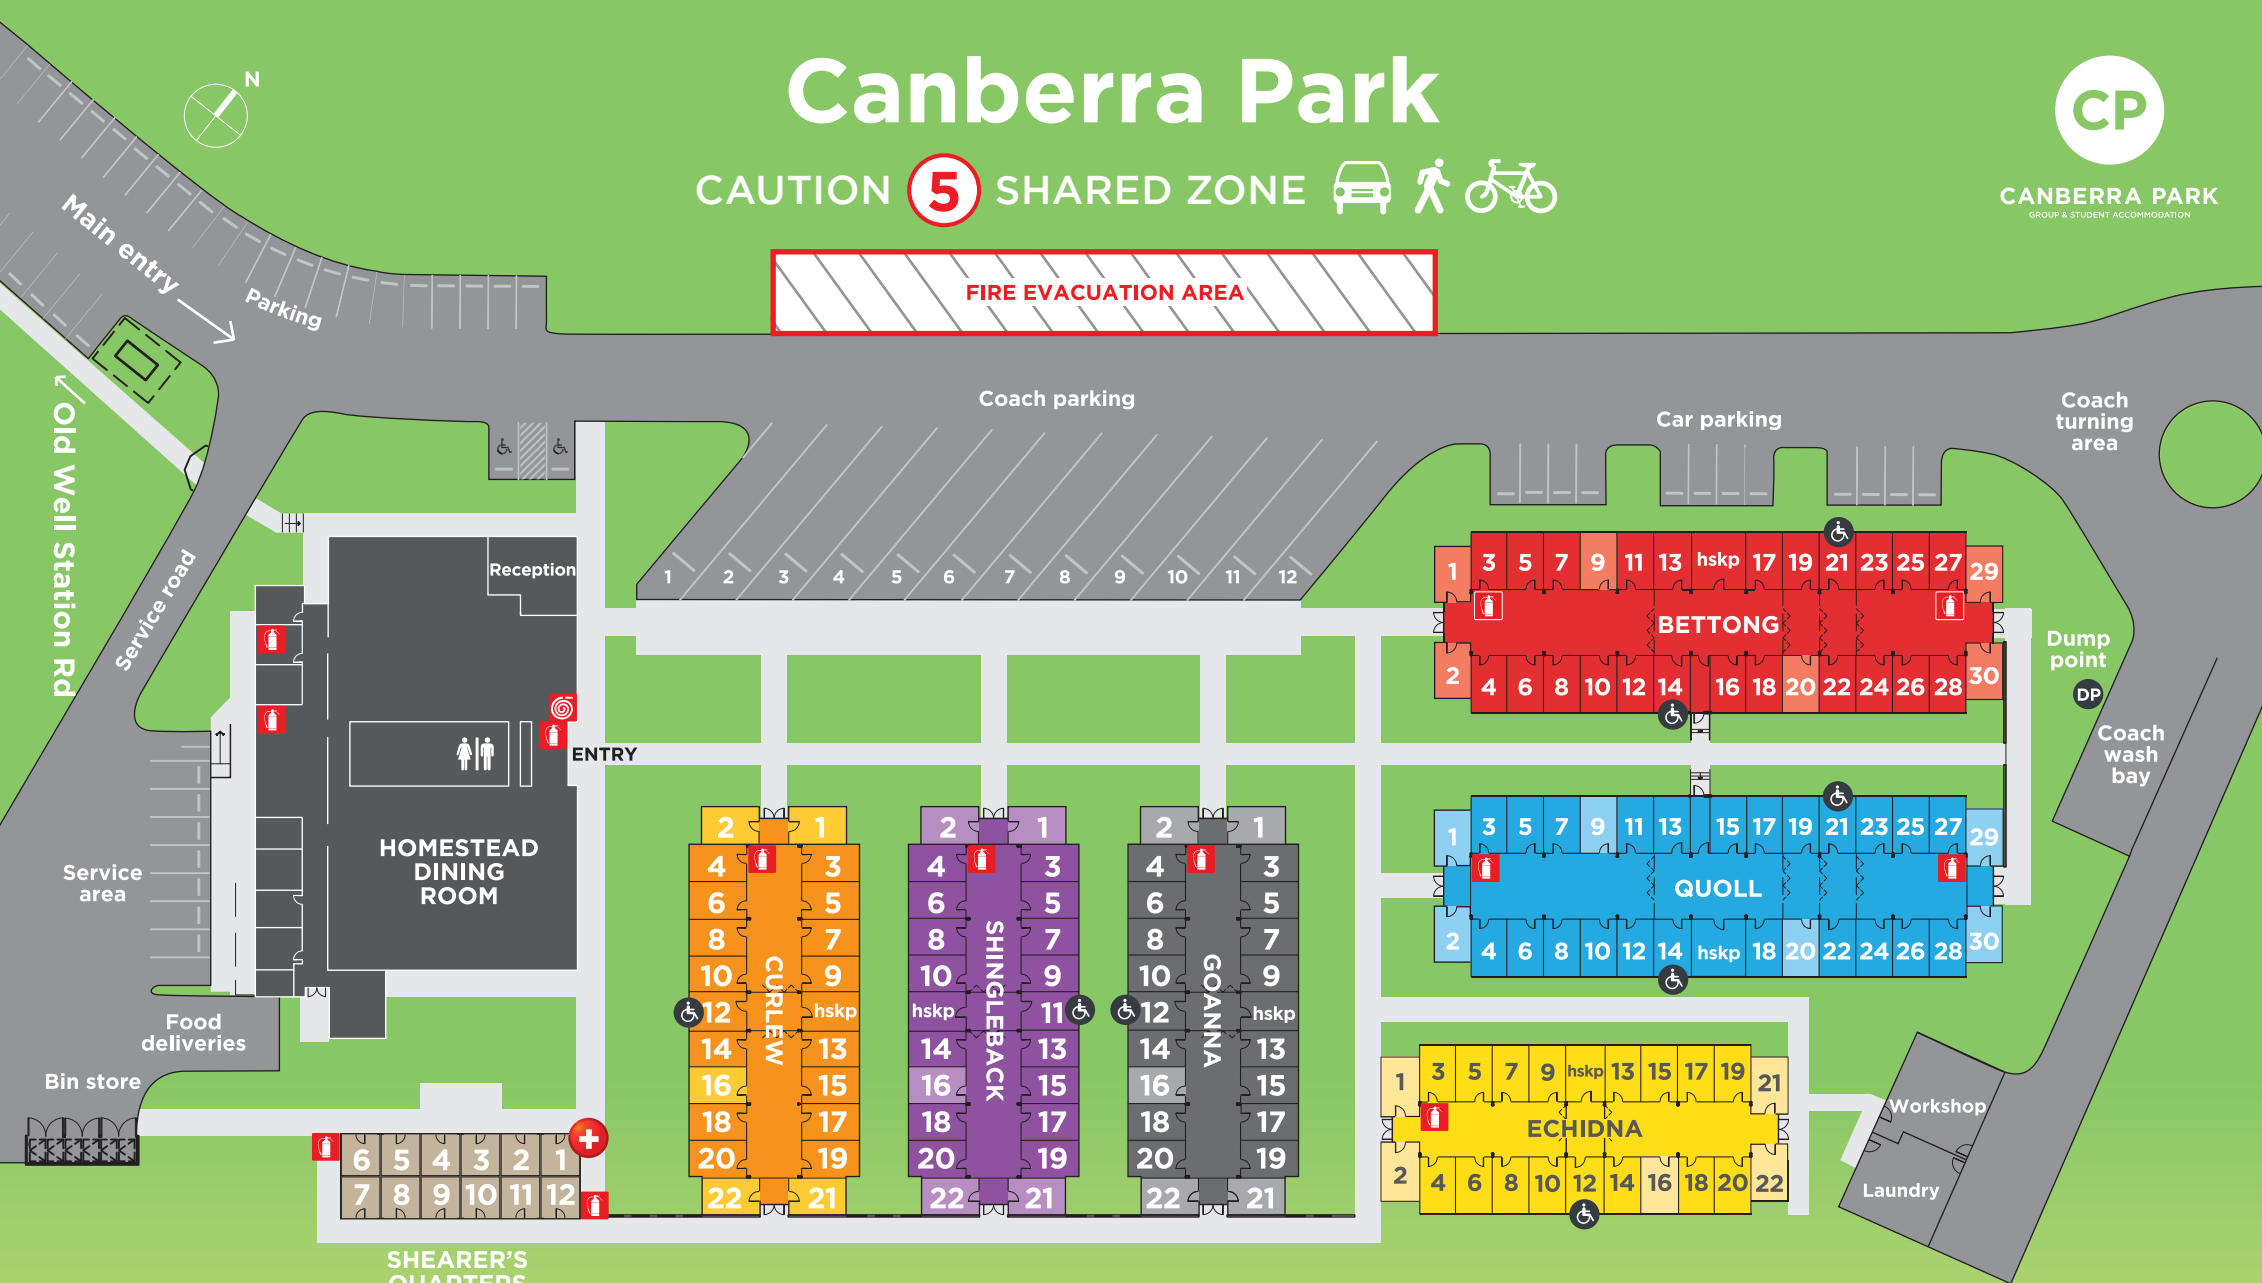

Canberra Park

CAUTION **5** SHARED ZONE   

CANBERRA PARK
GROUP & STUDENT ACCOMMODATION

POLICE: 6256 7777 EMERGENCIES: 000 AFTER HOURS DUTY MANAGER: 0439 289 387

← Barton Hwy

Federal Hwy

Sydney →

-  Fire Hose Reel
-  Fire Extinguisher
-  Sick Bay

-  Special Access Room
-  Dump Point
-  Toilets

-  Curlew
-  Shingleback
-  Goanna
-  Bettong
-  Quoll
-  Echidna

-  Homestead Dining Room
 -  Shearer's Quarters
- *map is indicative and not to scale